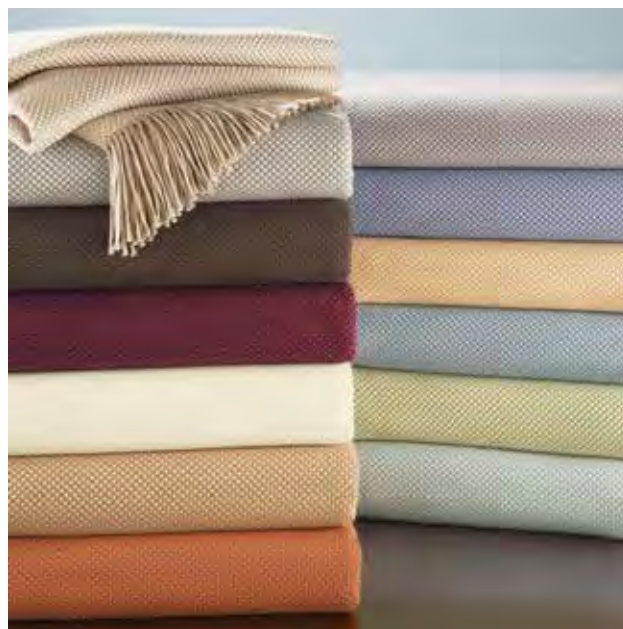

SFERRA

HOSPITALITY

11301- BRISTOL
 ALL NATURAL LUXURY FIBER
 PIMA COTTON-ALPACA

- 85% Pima cotton/15% Alpaca
- Interwoven basket weave
- Fringed
- In stock item

Made in Peru.

Colors: Cream, Grey, Honey, Lake, Meadow, Paprika, Sea Mist, Taupe, Truffle