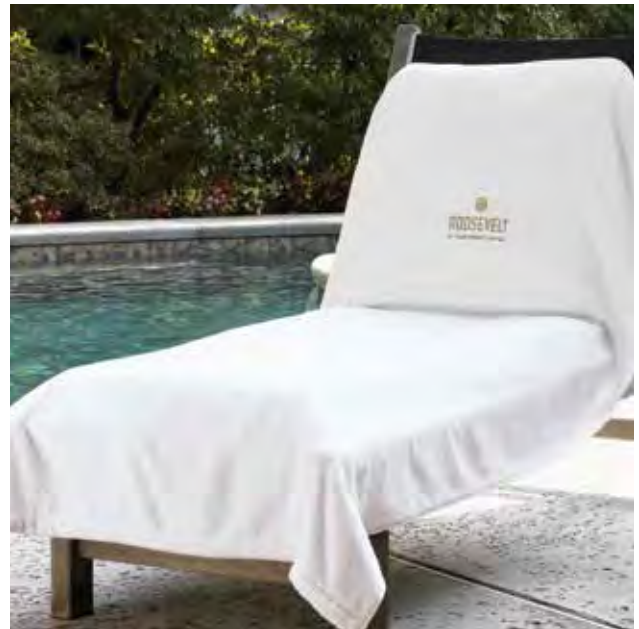

SFERRA

HOSPITALITY

77337 - SANTINO
LOUNGE CHAIR COVER

- Lock stitched
- 100% Ringspun cotton
- Loop Terry
- 1" flat woven end hems
- 4" deep pocket at top with elastic
- 510 gsm
- In stock item

Made in Brazil

Colors: White